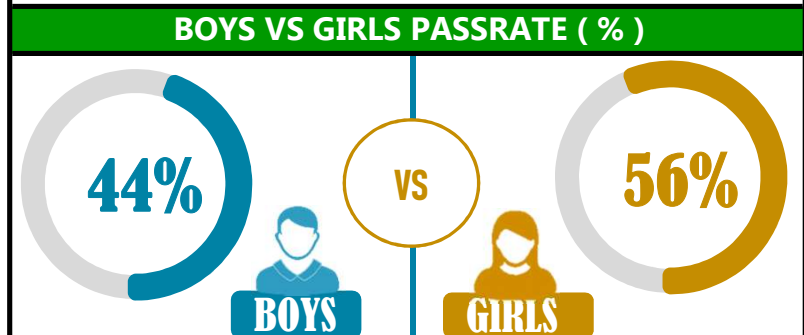

OVERALL GRADE ANALYSIS	NO.	SEATED	%
A	7	20	35%
B	12		60%
C	1		5%
D	0	0	0%
E	0		0%

OVERALL PERFORMANCE ANALYSIS		
REGISTERED	20	100%
SEATED	20	100%
ABSENTEES	0	0%
PASSED	20	100%
FAILED	0	0%