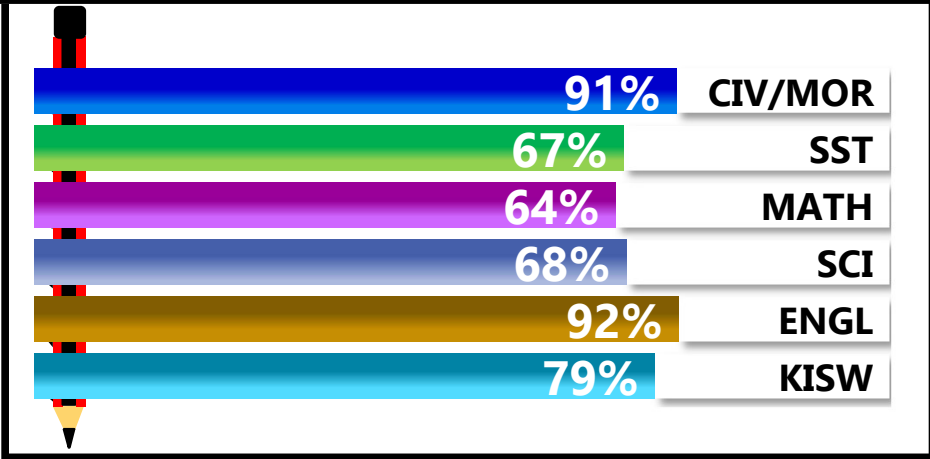

BRIGHT STAR			
REGION: KIGOMA		SCHOOL AVERAGE	229.8	OVERALL GRADE	
DISTRICT: KIGOMA				B	
				CATEGORY	
				BELOW 40	

SUBJECT PERFORMANCE ANALYSIS

SUBJECT NAME	AVG	%	RNK
ENGLISH	46.0	92%	1
CIVIC & MORAL	45.3	91%	2
KISWAHILI	39.7	79%	3
SCIENCE	33.8	68%	4
SOCIAL STUDIES	33.3	67%	5
MATHEMATICS	31.9	64%	6
BOYS/GIRLS PASS RATE	STD	AVG	%
BOYS	9	0.44	44%
GIRLS	11	0.56	56%

GRADE ANALYSIS SUMMARY					
SUBJECT NAME/GRADE	A	B	C	D	E
MATHEMATICS	4	6	9	1	0
KISWAHILI	10	8	2	0	0
ENGLISH	18	2	0	0	0
SCIENCE	5	7	8	0	0
SOCIAL STUDIES	1	12	7	0	0
CIVIC AND MORAL	17	1	1	0	0